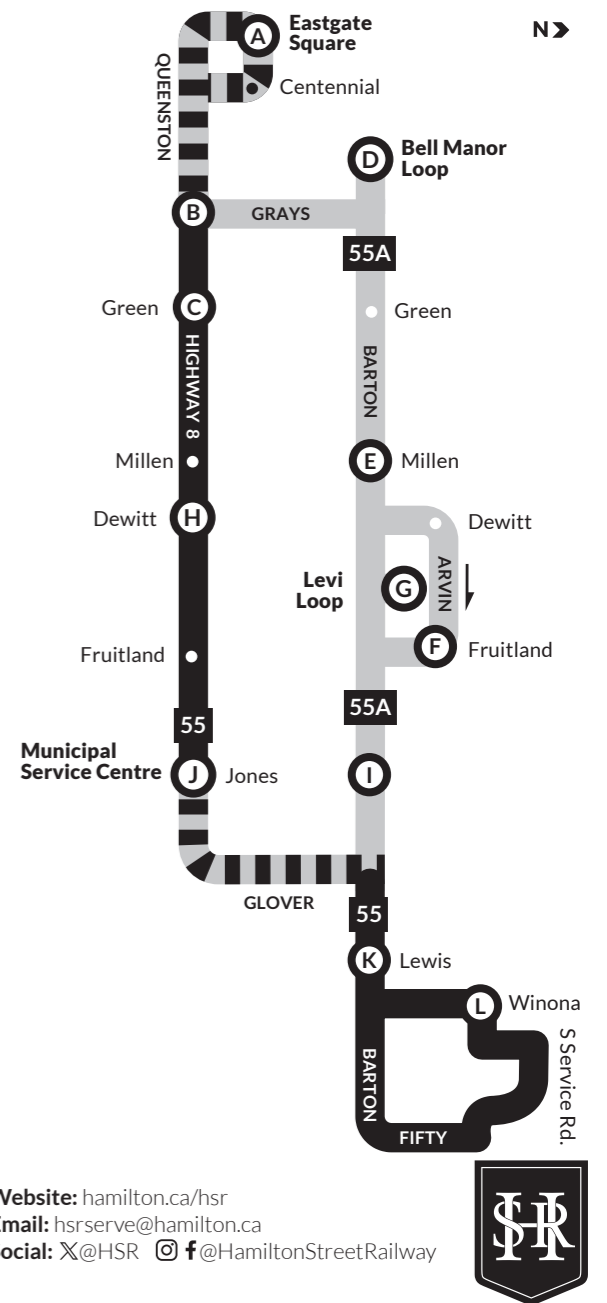

WEEKDAY - Eastbound

Table with columns A-L and rows for departure times (5am to 12am) and destinations (Eastgate Square, Queenston, Green & Grays, etc.).

WEEKDAY - Westbound

Table with columns L-A and rows for departure times (5am to 1am) and destinations (Vince Mazza & Winona, Barton & Lewis, etc.).

Bus Stop Numbers

Table with columns Eastbound and Westbound, listing bus stop numbers for various routes (Route 55 and 55A, Route 55 to Eastgate, etc.).

Stoney Creek Central 55 Effective April 28, 2024

Website: hamilton.ca/hsr
Email: hsrserve@hamilton.ca
Social: X@HSR @f@HamiltonStreetRailway

SUNDAY - Westbound

	L	K	J	I	G	H	E	D	C	B	A	
TIMEPOINTS	Vince Mazza & Winona (55)	Barion & Lewis (55)	Highway 8 & Jones	Barion & Jones (55A)	Levi Loop (55A)	Highway 8 & Dewitt (55)	Millen & Barton (55A)	Barton & Barton (55A)	Bell Manor (55A)	Highway 8 & Green (55)	Queenston & Grays	Eastgate Square
6am	6:36	6:43	6:49	6:54	7:03	7:07	7:10	7:14	7:17	7:24	7:31	7:39
7am	7:06	7:13	7:19	7:24	7:33	7:37	7:40	7:44	7:47	7:54	8:01	8:09
8am	8:06	8:13	8:19	8:24	8:33	8:37	8:40	8:44	8:47	8:54	9:01	9:09
9am	9:06	9:13	9:19	9:24	9:33	9:37	9:40	9:44	9:47	9:54	10:01	10:09
10am	10:06	10:13	10:19	10:24	10:33	10:37	10:40	10:44	10:47	10:54	11:01	11:09
11am	11:06	11:13	11:19	11:24	11:33	11:37	11:40	11:44	11:47	11:54	12:01	12:09
12pm	12:06	12:13	12:19	12:24	12:33	12:37	12:40	12:44	12:47	12:54	13:01	13:09