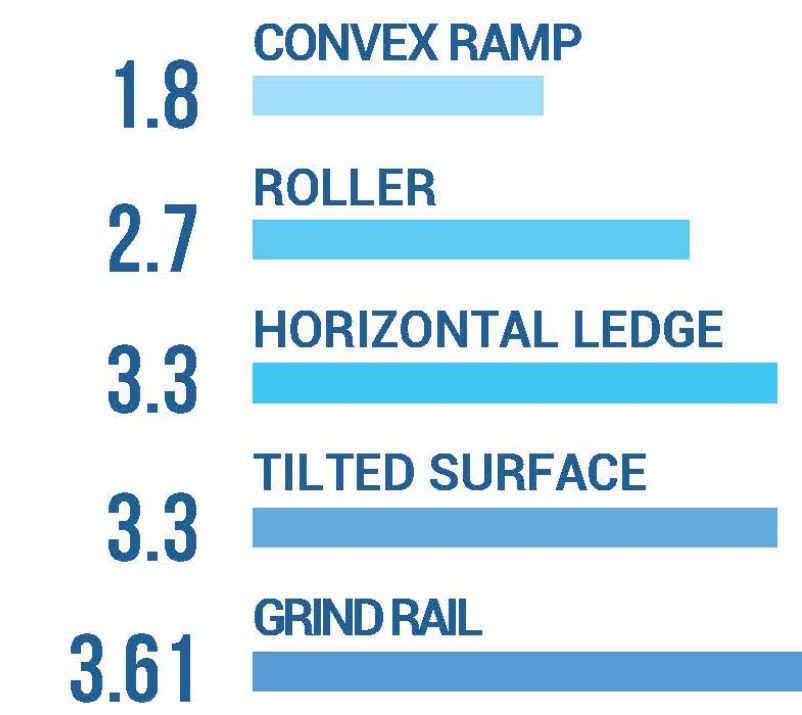

Which skating dot design do you prefer for the HAAA Grounds?

(133 response(s))

What skate dot feature do you prefer?
(Ranked in order of priority with 1 being most important/preferred)

(129 response(s))

Which outdoor gym design do you prefer for the HAAA Grounds?

(129 response(s))

What outdoor gym feature do you prefer?
(Ranked in order of priority with 1 being most important/preferred)

(129 response(s))

Which bouldering design do you prefer for the HAAA Grounds?