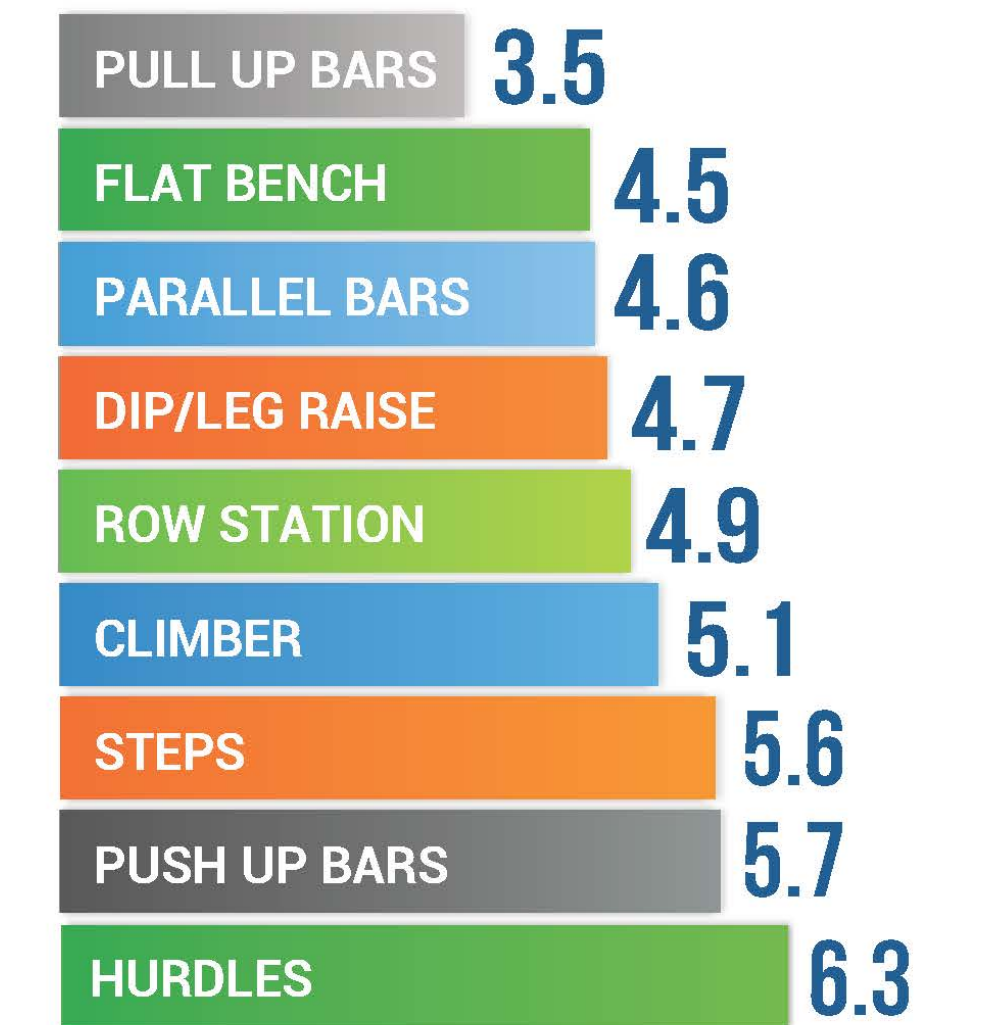

Which skating dot design do you prefer for the HAAA Grounds?

(133 response(s))

What skate dot feature do you prefer?
(Ranked in order of priority with 1 being most important/preferred)

(129 response(s))

Which outdoor gym design do you prefer for the HAAA Grounds?

(129 response(s))

What outdoor gym feature do you prefer?
(Ranked in order of priority with 1 being most important/preferred)

(129 response(s))

Which bouldering design do you prefer for the HAAA Grounds?